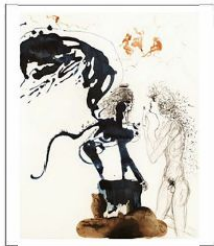

Mythology

The Judgment of Paris

Flight and Fall of Icarus

Pegasus

Leda and Swan

Neptune

Oedipus and Sphinx

Narcissus

Athena

Birth of Venus

Hypnos

Medusa

Jupiter

Saturn

The Milky Way

Theseus and Minotaur

Argus

Salvador Dali, *Mythology Complete Suite 16 Etchings*, 1963-1965  
Hand Colored Copper Etching on Japon, 22 x 30 in.