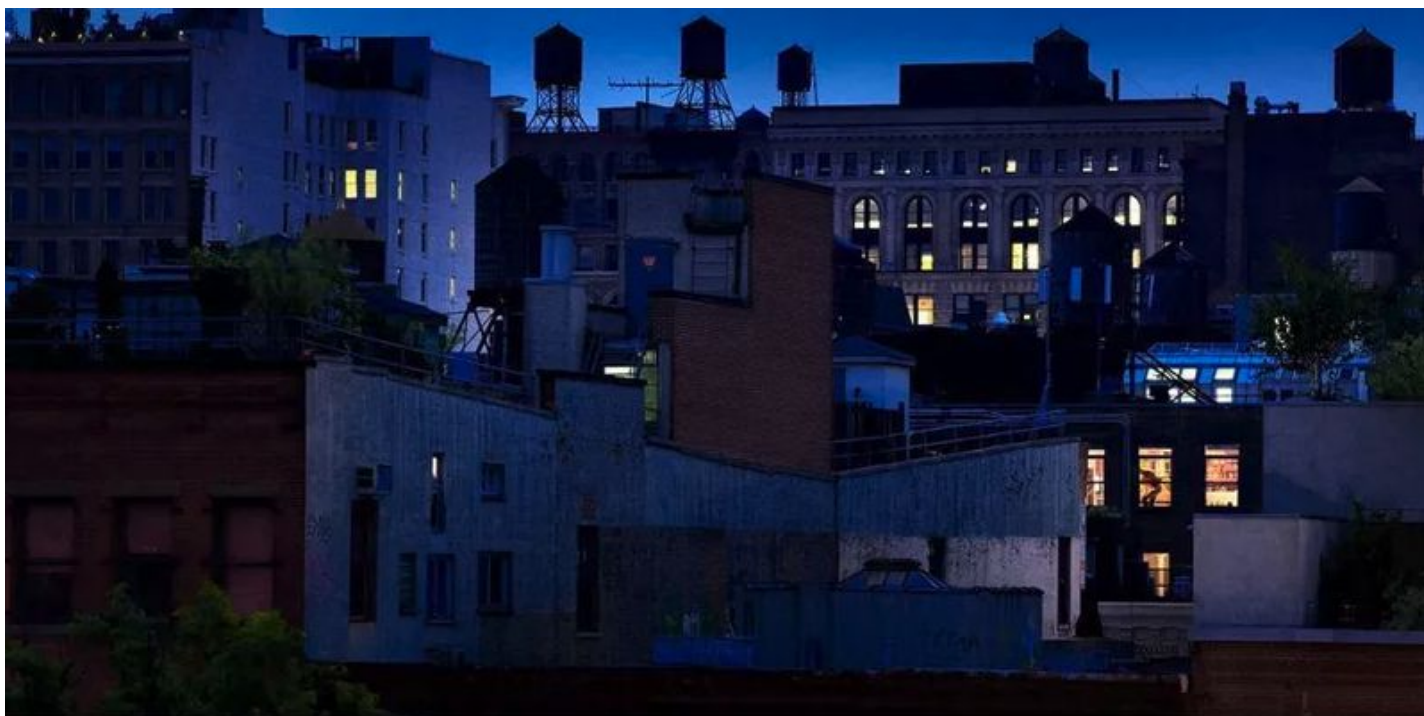

CONTESSA  GALLERY

David Drebin, *Gotham City*, 2010
Lightbox, 60 x 60 in.