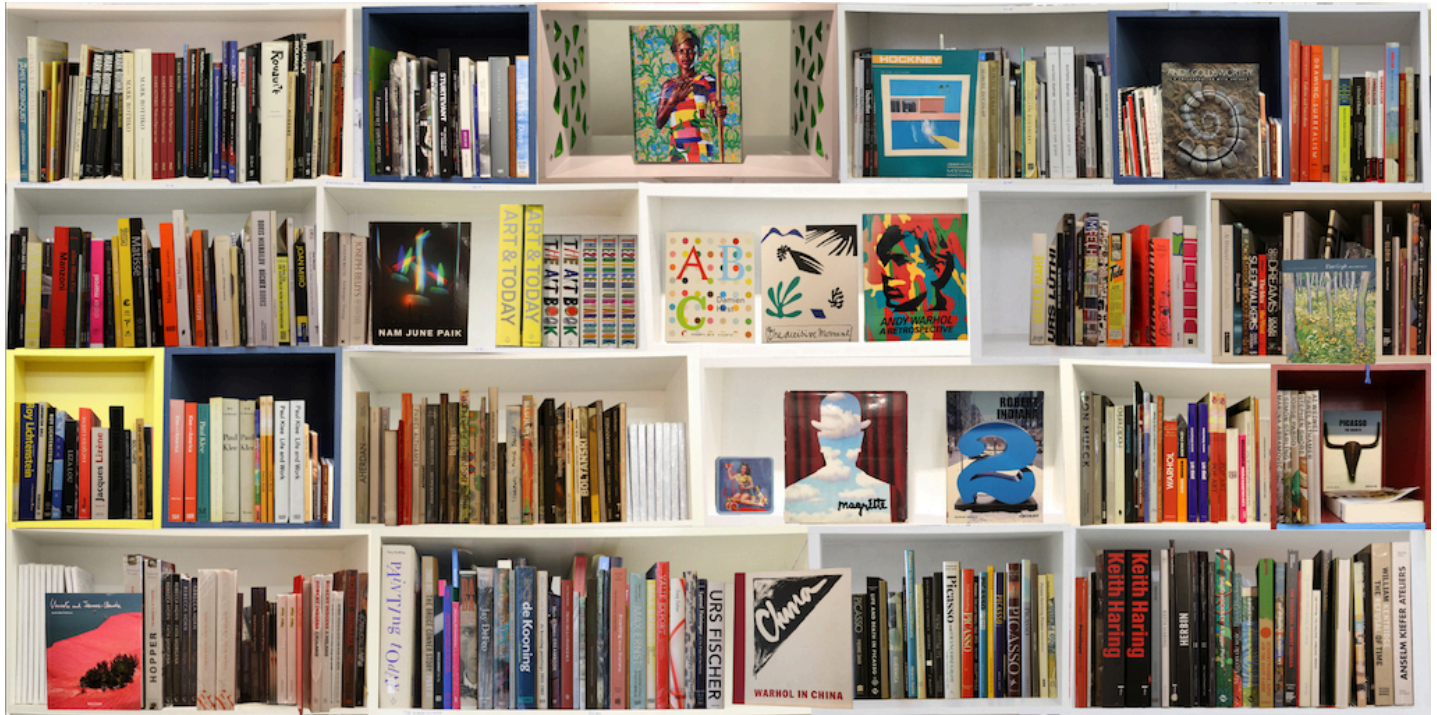

CONTESSA GALLERY

Max Steven Grossman, *Art SP2*, 2020
Digital Collage and Metallic Photograph Mounted on Acrylic, 37 x 75 inches