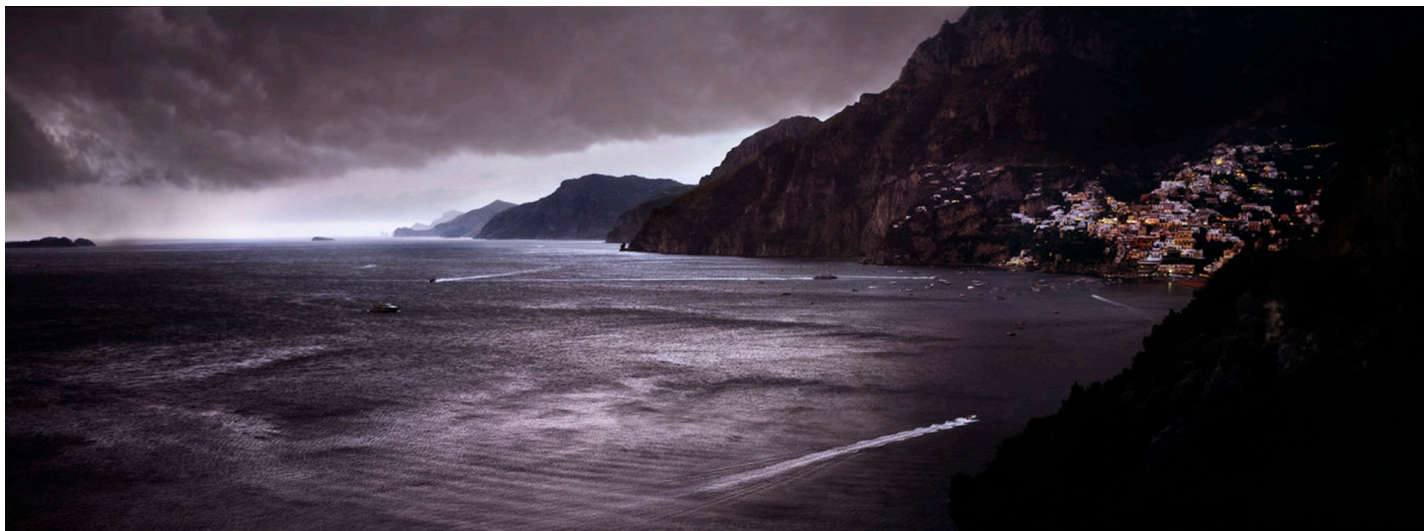

CONTESSA  GALLERY

David Drebin, *Amalfi Coast*, 2008
Digital C Print, 20 x 48 inches, 30 x 72 inches and 40 x 96 inches