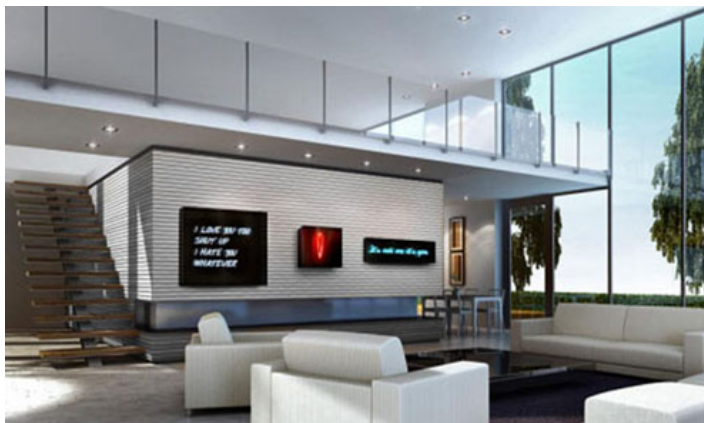

CONTESSA GALLERY

David Drebin, *It's Not Me It's You*, 2013
Neon Light Installation, 15.5 x 60.5 x 6 inches