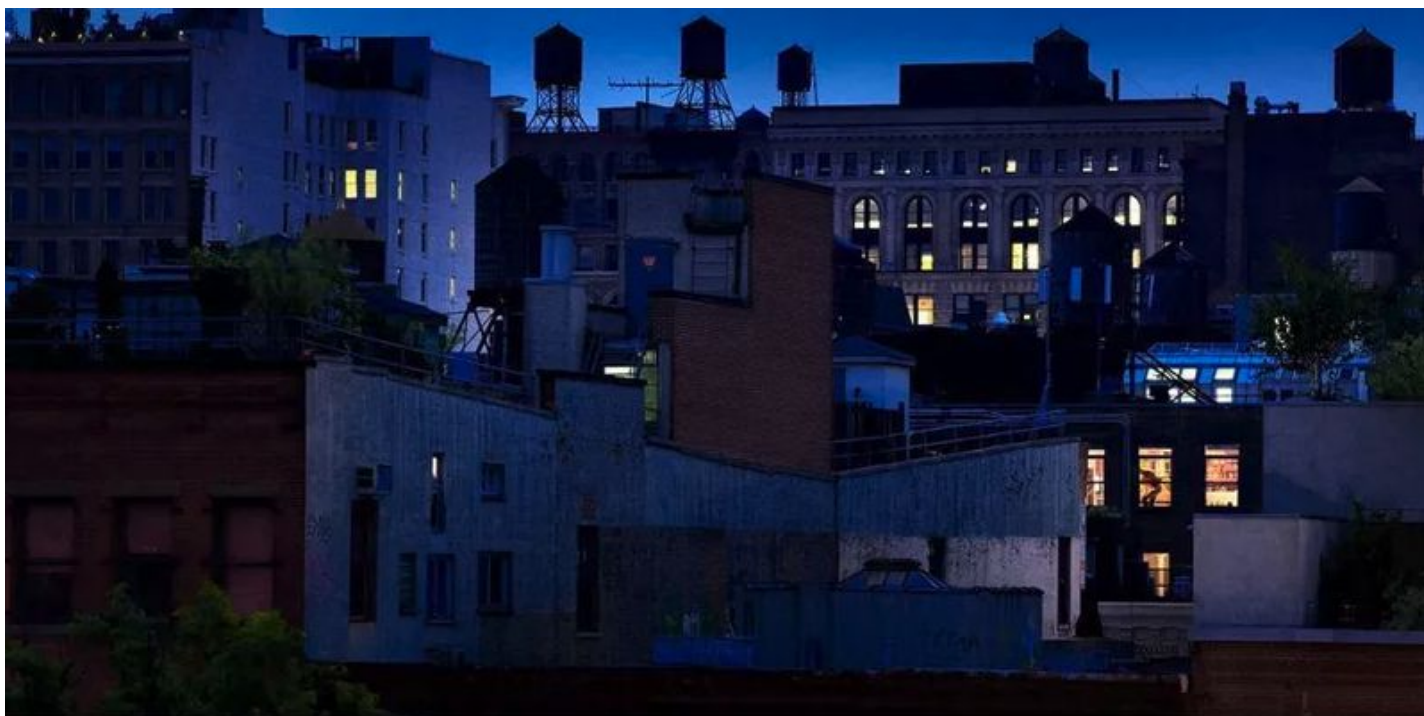

CONTESSA  GALLERY

David Drebin, *Gotham City*, 2010  
Lightbox, 60 x 60 in.